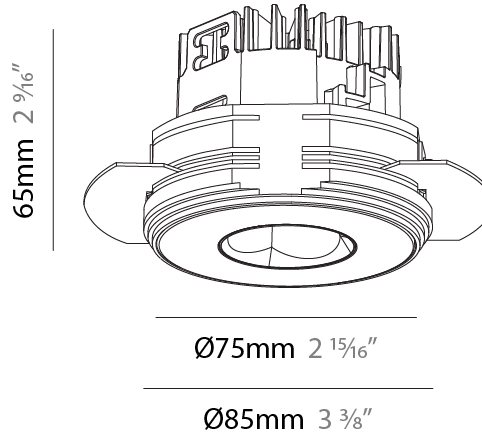

GENERAL

Series: Oiko Pro Round
Subseries: Oiko Pro Round Fixed
Brand: Prolicht
Division: Architectural
Mounting Type: Trimless
Mounting Location: Ceiling
Subcategory: Downlight

PHYSICAL

Shape: Round
Diameter (mm): 75
Diameter (in): 2 15/16
Height (mm): 65
Height (in): 2 9/16
Ceiling Thickness (mm): 10 / 12.5 / 15 / 25
Ceiling Thickness (in): 3/8 or 1/2 or 9/16 or 1
Min. Recessing Depth (mm): 70
Min. Recessing Depth (in): 2 3/4
Light Distribution: Direct
Diffuser: Lens Pack - Spread Lens / Linear Spread Lens / Honeycomb Louver
Fixture Finish: SSR / BKV / CWI / CRY / HAB / UFT / ITA / RUA / FTG / MYG / LOD / PUS / FRO / FUP / KIA / POP / BLS / SPG / MEY / GOH / GUM / CHC / COM / ABZ / JAG / OBR / MOS / ROR
Fixture Material: Aluminum Die Cast
Cut-out Measurements: 86mm / 2 11/16" Diameter

ELECTRICAL

Lamp Type: LED (Zhaga Standard)
Input Wattage (W): 14
Total Output Wattage (W): 12.7
Dimming: Dali Dimming
Driver Included: No
Driver Location: Recessed Housing
Driver Type: Constant Current - Universal (120Vac only for DALI driver)
Driver Class: Class 2
Input Voltage (V): 120 - 277
Constant Current (MA): 700

LED

Color Temperature (°K): 2700-6500 Tunable White
Max. Delivered Lumen (lm): 1129
Nominal Lumen (lm): 1460
CRI: >90 CRI
Lamp Life (hrs): 50000
Special LEDs offerings: Tunable White

OPTICAL

Reflector°: 36
Adjustability: Fixed

RATINGS AND CERTIFICATIONS

Certified By: Certified for North American Standards
IP rating: IP20