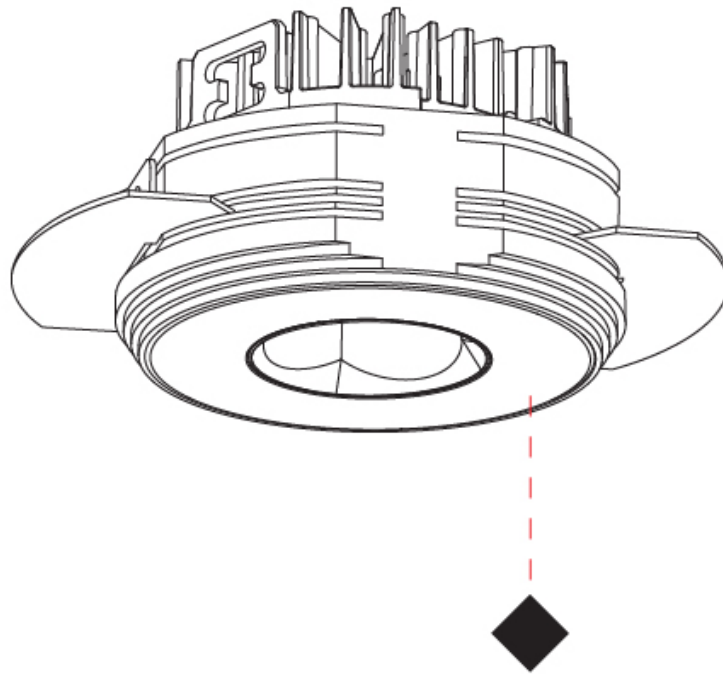

OIKO PRO ROUND FIXED TRIMLESS

A35882-

PROJECT	_____
TYPE	_____
SPECIFIER	_____
QUANTITY	_____
DATE	_____