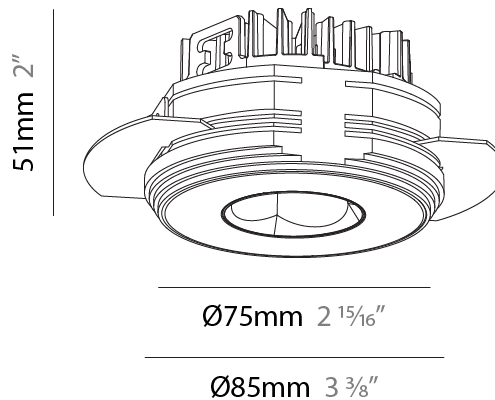

GENERAL

Series: Oiko Pro Round
Subseries: Oiko Pro Round Fixed
Brand: Prolicht
Division: Architectural
Mounting Type: Trimless
Mounting Location: Ceiling
Subcategory: Downlight

PHYSICAL

Shape: Round
Diameter (mm): 75
Diameter (in): 2 ¹⁵/₁₆
Height (mm): 51
Height (in): 2
Ceiling Thickness (mm): 10 / 12.5 / 15 / 25
Ceiling Thickness (in): 3/8 or 1/2 or 9/16 or 1
Min. Recessing Depth (mm): 55
Min. Recessing Depth (in): 2 ³/₁₆
Light Distribution: Direct
Diffuser: Lens Pack - Spread Lens / Linear Spread Lens / Honeycomb Louver
Fixture Finish: SSR / BKV / CWI / CRY / HAB / UFT / ITA / RUA / FTG / MYG / LOD / PUS / FRO / FUP / KIA / POP / BLS / SPG / MEY / GOH / GUM / CHC / COM / ABZ / JAG / OBR / MOS / ROR
Fixture Material: Aluminum Die Cast
Cut-out Measurements: 86mm / 2 11/16" Diameter

ELECTRICAL

Lamp Type: LED (Zhaga Standard)
Input Wattage (W): 14
Total Output Wattage (W): 12.7
Dimming: Dali Dimming
Driver Included: No
Driver Location: Recessed Housing
Driver Type: Constant Current - Universal (120Vac only for DALI driver)
Driver Class: Class 2
Input Voltage (V): 120 - 277
Constant Current (MA): 700

LED

Color Temperature (°K): 2700-6500 Tunable White
Max. Delivered Lumen (lm): 1240
Nominal Lumen (lm): 1460
CRI: >90 CRI
Lamp Life (hrs): 50000
Special LEDs offerings: Tunable White

OPTICAL

Reflector°: 52
Adjustability: Fixed

RATINGS AND CERTIFICATIONS

Certified By: Certified for North American Standards
IP rating: IP20