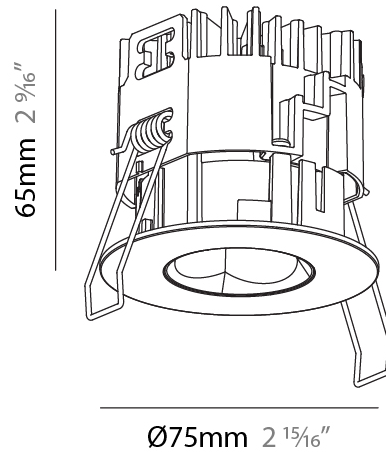

GENERAL

Series: Oiko Pro Round
Subseries: Oiko Pro Round Fixed
Brand: Prolight
Division: Architectural
Mounting Type: Recessed
Mounting Location: Ceiling
Subcategory: Downlight

PHYSICAL

Shape: Round
Diameter (mm): 75
Diameter (in): 2 ¹⁵/₁₆
Height (mm): 65
Height (in): 2 ⁹/₁₆
Ceiling Thickness (mm): 1 - 25
Ceiling Thickness (in): 1/16 - 1 3/16
Min. Recessing Depth (mm): 70
Min. Recessing Depth (in): 2 ³/₄
Light Distribution: Direct
Diffuser: Lens Pack - Spread Lens / Linear Spread Lens / Honeycomb Louver
Fixture Finish: SSR / BKV / CWI / CRY / HAB / UFT / ITA / RUA / FTG / MYG / LOD / PUS / FRO / FUP / KIA / POP / BLS / SPG / MEY / GOH / GUM / CHC / COM / ABZ / JAG / OBR / MOS / ROR
Fixture Material: Aluminum Die Cast
Cut-out Measurements: 68mm / 2 11/16" Diameter

ELECTRICAL

Lamp Type: LED (Zhaga Standard)
Input Wattage (W): 14
Total Output Wattage (W): 12.7
Dimming: Dali Dimming
Driver Included: No
Driver Location: Recessed Housing
Driver Type: Constant Current - Universal (120Vac only for DALI driver)
Driver Class: Class 2
Input Voltage (V): 120 - 277
Constant Current (MA): 700

LED

Color Temperature (°K): 2700-6500 Tunable White
Max. Delivered Lumen (lm): 1129
Nominal Lumen (lm): 1460
CRI: >93 CRI
Lamp Life (hrs): 50000
Special LEDs offerings: Tunable White

OPTICAL

Reflector°: 36
Adjustability: Fixed

RATINGS AND CERTIFICATIONS

Certified By: Certified for North American Standards
IP rating: IP20