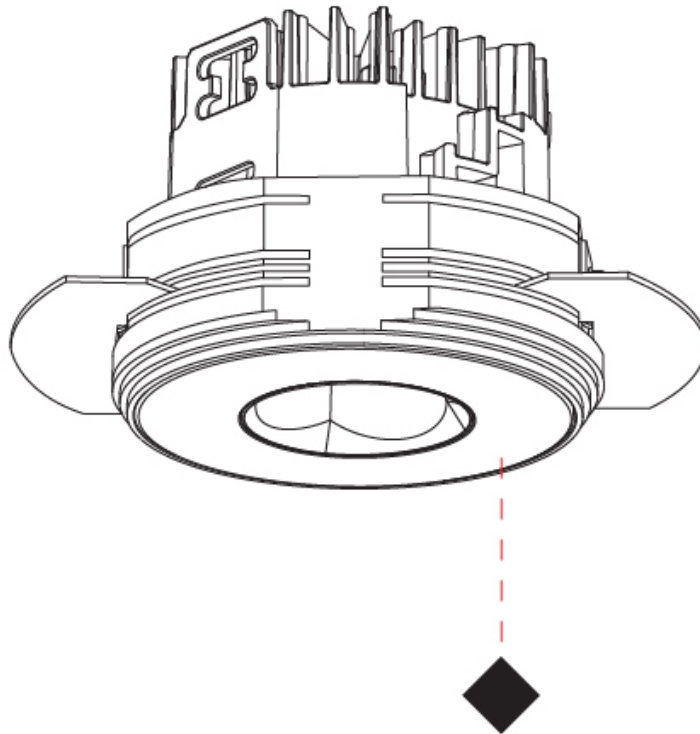

OIKO PRO ROUND FIXED TRIMLESS

A35881-

PROJECT

TYPE

SPECIFIER

QUANTITY

DATE

A