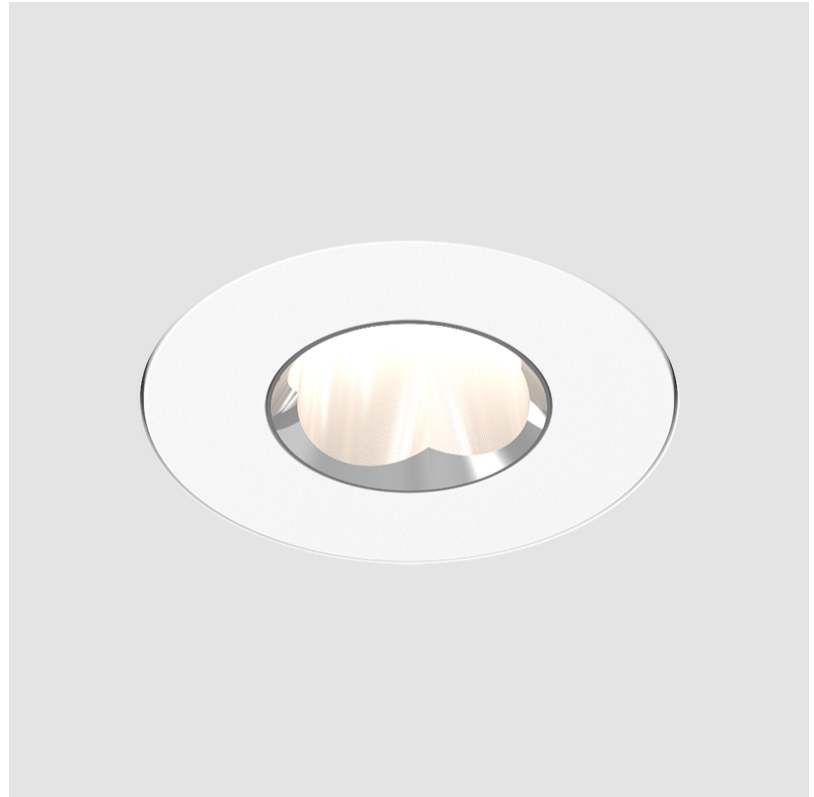

GENERAL

Series: Oiko Pro Round
Subseries: Oiko Pro Round Fixed
Brand: Prolicht
Division: Architectural
Mounting Type: Trimless
Mounting Location: Ceiling
Subcategory: Downlight

PHYSICAL

Shape: Round
Diameter (mm): 75
Diameter (in): 2 ¹⁵/₁₆
Height (mm): 51
Height (in): 2
Ceiling Thickness (mm): 10 / 12.5 / 15 / 25
Ceiling Thickness (in): 3/8 or 1/2 or 9/16 or 1
Min. Recessing Depth (mm): 55
Min. Recessing Depth (in): 2 ³/₁₆
Light Distribution: Direct
Diffuser: Lens Pack - Spread Lens / Linear Spread Lens / Honeycomb Louver
Fixture Finish: SSR / BKV / CWI / CRY / HAB / UFT / ITA / RUA / FTG / MYG / LOD / PUS / FRO / FUP / KIA / POP / BLS / SPG / MEY / GOH / GUM / CHC / COM / ABZ / JAG / OBR / MOS / ROR
Fixture Material: Aluminum Die Cast
Cut-out Measurements: 86mm / 2 11/16" Diameter

ELECTRICAL

Lamp Type: LED (Zhaga Standard)
Input Wattage (W): 14
Total Output Wattage (W): 12.7
Dimming: Dali Dimming
Driver Included: No
Driver Location: Recessed Housing
Driver Type: Constant Current - Universal (120Vac only for DALI driver)
Driver Class: Class 2
Input Voltage (V): 120 - 277
Constant Current (MA): 700

LED

Color Temperature (°K): 2700-6500 Tunable White
Max. Delivered Lumen (lm): 1240
Nominal Lumen (lm): 1460
CRI: >90 CRI
Lamp Life (hrs): 50000
Special LEDs offerings: Tunable White

OPTICAL

Reflector°: 52
Adjustability: Fixed

RATINGS AND CERTIFICATIONS

Certified By: Certified for North American Standards
IP rating: IP20