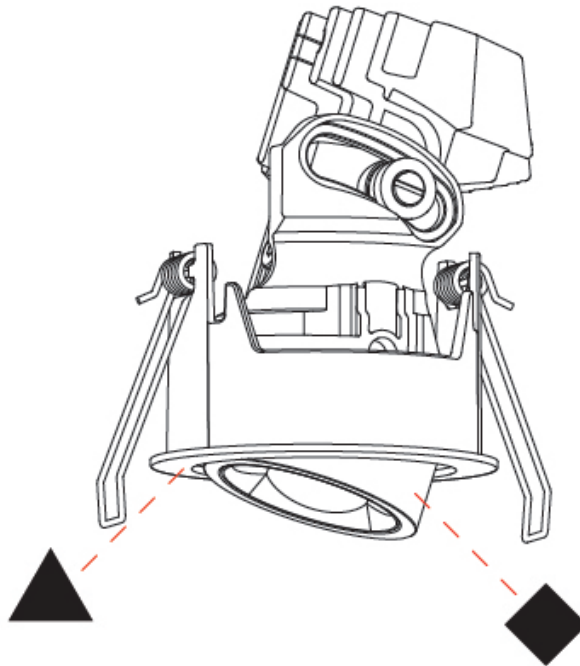

OIKO PRO ROUND ADJUSTABLE RECESSED

A35855-

PROJECT

TYPE

SPECIFIER

QUANTITY

DATE